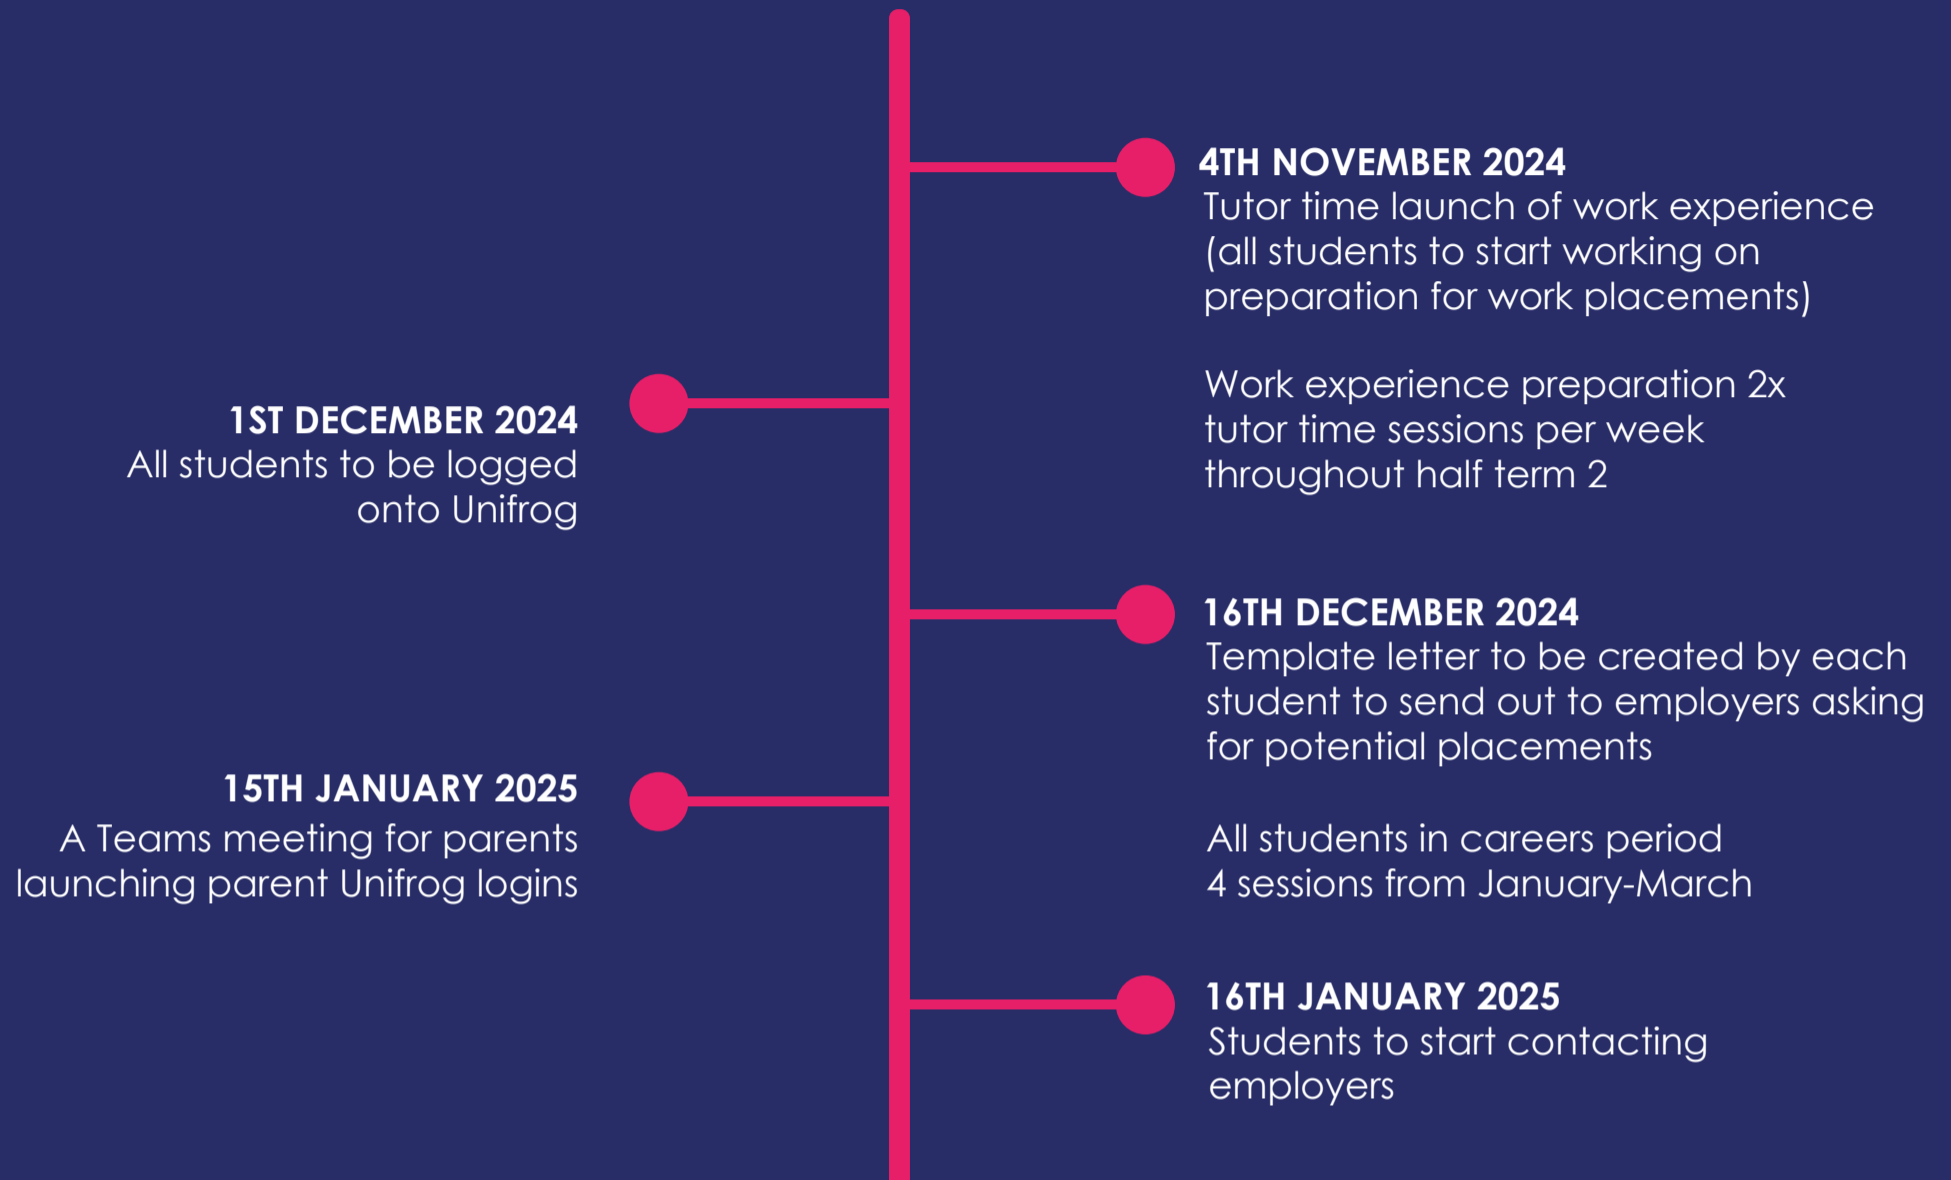

# WORK EXPERIENCE TIMELINE 2024 - 25

## ONCE A PLACEMENT HAS BEEN FOUND

Work placements take place Monday 7th July 2025-Friday 11th July 2025.

[www.stwacademy.com](http://www.stwacademy.com)

Facebook @SirThomasWharton ● @STWAcademy Instagram @sirthomaswharton